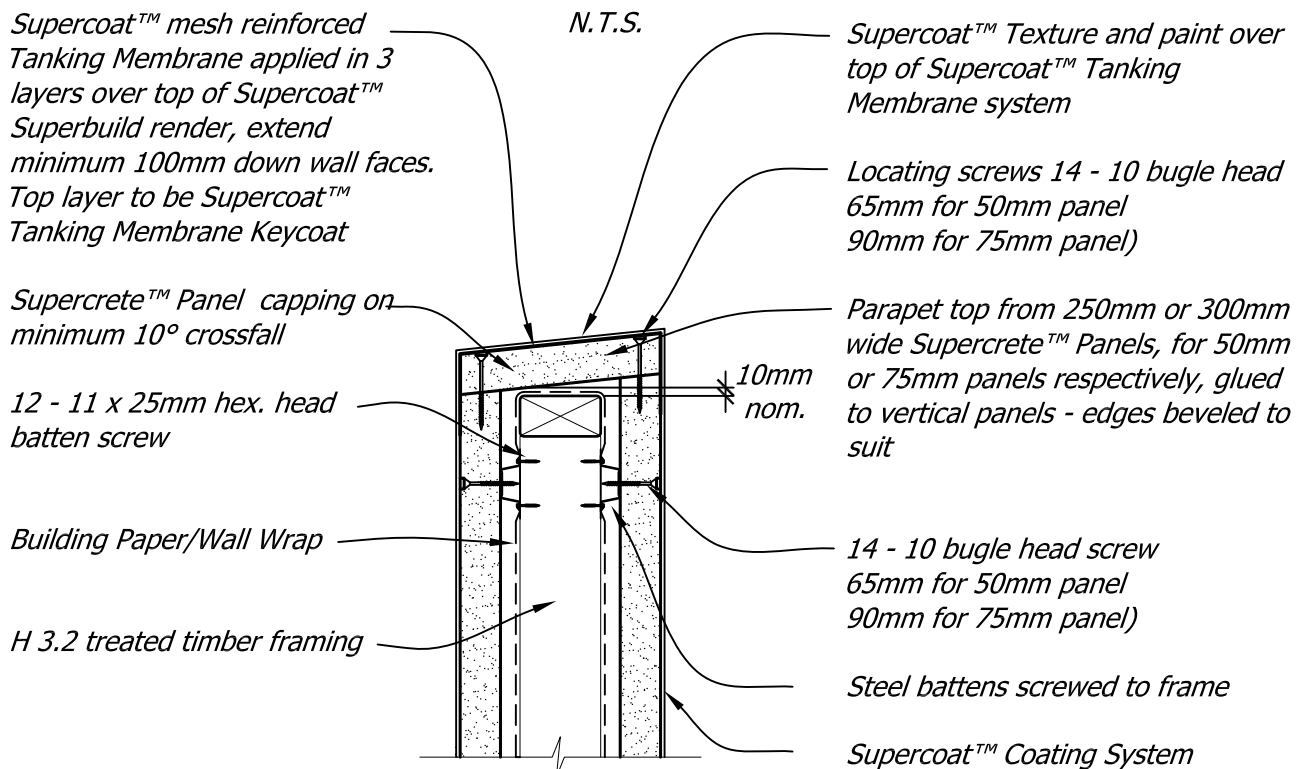

Framed parapet

Framed parapet - sectional view

Copyright © Superbuild International Ltd 2013

Supercrete™

**PANEL CLADDING
CONSTRUCTION**

Title: Supercoat™ Tanking Membrane Capping to Framed Parapet

Date: February 2014

Detail No. SPC 5-8

This drawing must be read in conjunction with the Supercrete Panel Cladding System Design & Installation Guide